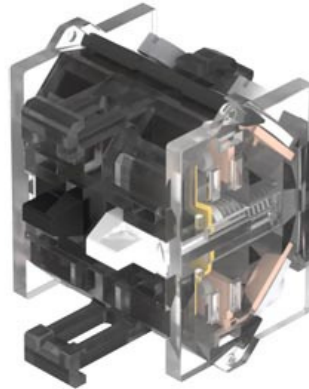

Shopping

Your cart is empty.

704.910.5
switching element

Save

704.910.5 - switching element

Sample image may differ from your current products.

Specification

General attributes

weight 0028 kg

Termination

connection screw

switching element

switching voltage 500 V AC

switching current 10 A

switching system Button switch

Contact material silver

- Contacts 1 NC + 1

[Select Optional Accessories](#)

Select Intent

Notes

- For the third switching element of the terminal designation use must be ordered separately

Material For Download

[Create datasheet](#)
[Dimensions \(eps, 444.8 kB\)](#)
[wiring diagram \(eps, 642.5 kB\)](#)