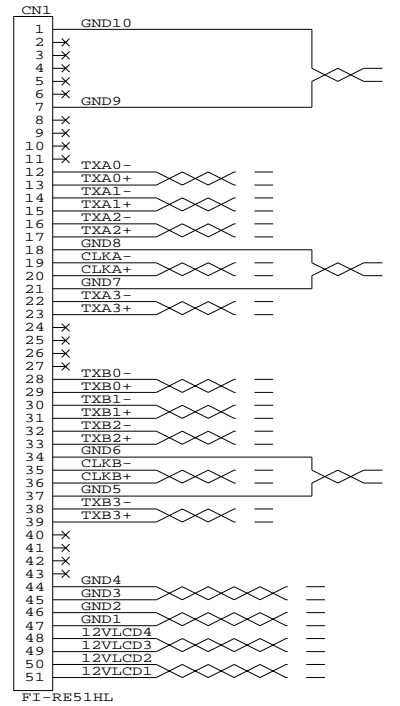

CONNECTION DIAGRAM:

IMPORTANT NOTE:

CONSTRUCTION DIAGRAM:

RoHS COMPLIANCE

CABLE: SHIELDED ROUND UL20276, 17 PAIRS, 30AWG
 JACKET: PVC COLOR BLACK

IPC/WHWA-A-620A (CLASS 2)

P/N 427491900-3
 LVDS ROUND TWISTED PAIR CABLE: FOR LG LC470WU1-SL01, 460MM

DIGITAL VIEW LTD. COPYRIGHT 2011, ALL RIGHTS RESERVED CONFIDENTIAL DRAWN BY: VICTOR NG		
Title	LVDS CABLE: LG LC470WU1-SL01	
Size	Document Number	REV
B	(...\DV\DV_CABLE\C7491900.SCH)	00
Date:	August 4, 2011	Sheet 1 of