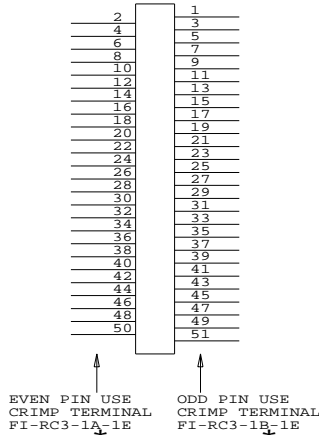

CONNECTION DIAGRAM:

IMPORTANT NOTE:

CONSTRUCTION DIAGRAM:

RoHS COMPLIANCE

CABLE: SHIELDED ROUND UL20276, 17 PAIRS, 30AWG
 JACKET: PVC COLOR BLACK

IPC/WHWA-A-620A (CLASS 2)

P/N 427491900-3
 LVDS ROUND TWISTED PAIR CABLE: FOR LG LC470WU1-SL01, 460MM