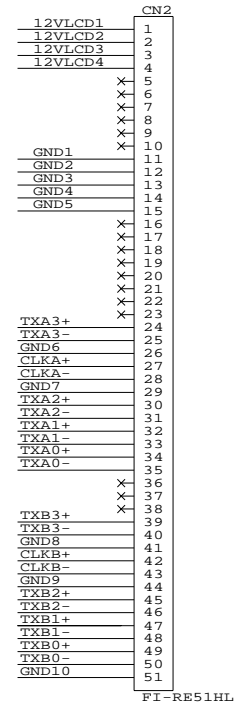

CONNECTION DIAGRAM:

IMPORTANT NOTE:

CONSTRUCTION DIAGRAM:

RoHS COMPLIANCE

CABLE: SHIELDED ROUND UL20276, 17 PAIRS, 30AWG
 JACKET: PVC COLOR BLACK

IPC/WHWA-A-620A (CLASS 2)

P/N 427491900-3
 LVDS ROUND TWISTED PAIR CABLE: FOR LG LC470WU1-SL01, 460MM

DIGITAL VIEW LTD. COPYRIGHT 2011, ALL RIGHTS RESERVED CONFIDENTIAL DRAWN BY: VICTOR NG		
Title	LVDS CABLE: LG LC470WU1-SL01	
Size	Document Number	REV
B	(...\DV\DV_CABLE\C7491900.SCH)	00
Date:	August 4, 2011	Sheet 1 of