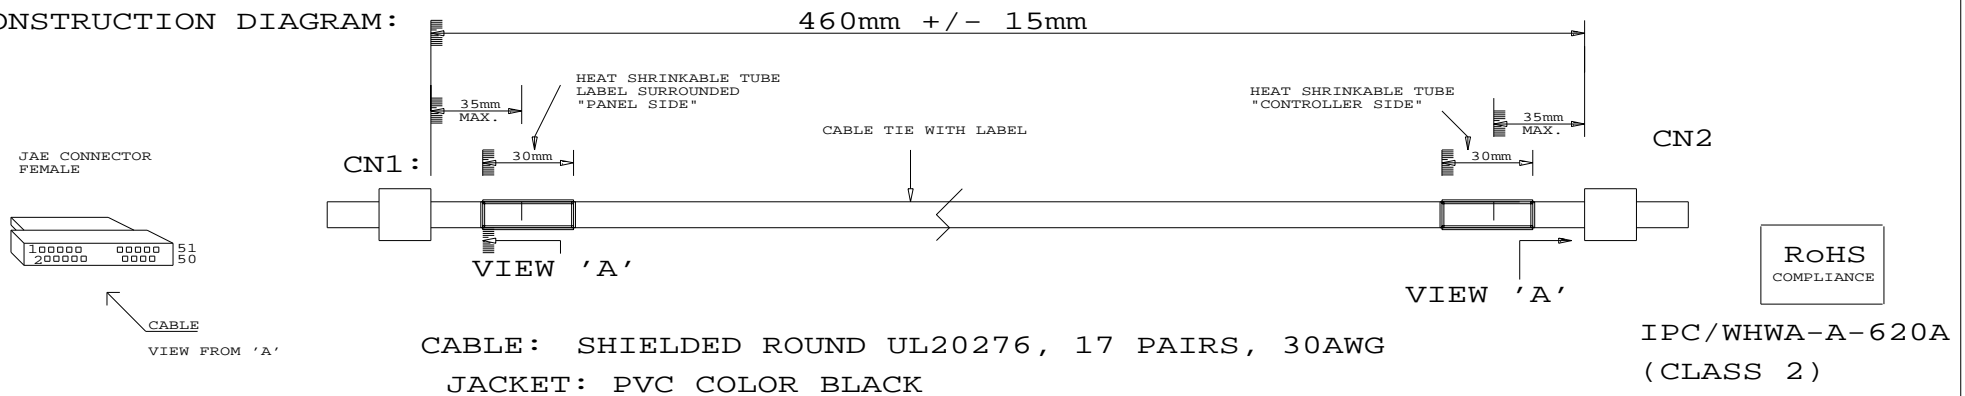

CONNECTION DIAGRAM:

IMPORTANT NOTE:

CONSTRUCTION DIAGRAM:

RoHS COMPLIANCE

CABLE: SHIELDED ROUND UL20276, 17 PAIRS, 30AWG
 JACKET: PVC COLOR BLACK

IPC/WHWA-A-620A (CLASS 2)

P/N 427491900-3
 LVDS ROUND TWISTED PAIR CABLE: FOR LG LC470WU1-SL01, 460MM

DIGITAL VIEW LTD. COPYRIGHT 2011, ALL RIGHTS RESERVED CONFIDENTIAL DRAWN BY: VICTOR NG		
Title	LVDS CABLE: LG LC470WU1-SL01	
Size	Document Number	REV
B	(...\DV\DV_CABLE\C7491900.SCH)	00
Date:	August 4, 2011	Sheet 1 of