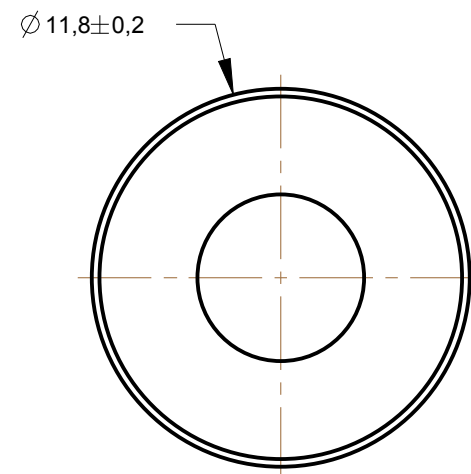

PART NUMBER	COLOR	VOLTAGE
620-1101-304F	RED	3 VDC
620-1102-304F	RED	6 VDC
620-1103-304F	RED	12 VDC
620-1104-304F	RED	24 VDC
620-1201-304F	GREEN	3 VDC
620-1202-304F	GREEN	6 VDC
620-1203-304F	GREEN	12 VDC
620-1204-304F	GREEN	24 VDC
620-1301-304F	YELLOW	3 VDC
620-1302-304F	YELLOW	6 VDC
620-1303-304F	YELLOW	12 VDC
620-1304-304F	YELLOW	24 VDC
620-1401-304F	BLUE	3 VDC
620-1402-304F	BLUE	6 VDC
620-1403-304F	BLUE	12 VDC
620-1404-304F	BLUE	24 VDC

REV	REVISIONS	DRN	APP	DATE
A	NEW RELEASE	LD	SK	9-30-19
B	REVISED DIMENSIONS	LD	SK	10-09-19

- NOTES:
1. ALL DIMENSION ARE IN MM
 2. THIS PRODUCT IS RoHS COMPLIANT.

THIS DRAWING AND THE CONTENTS HEREIN ARE CONFIDENTIAL AND THE SOLE PROPERTY OF DIALIGHT CORP. REPRODUCTION OF THIS DRAWING OR CONSTRUCTION OF ANY PARTS WITHIN THIS DRAWING ARE FORBIDDEN WITHOUT THE WRITTEN CONSENT OF DIALIGHT CORP.		
DIALIGHT CORP INTERNAL REFERENCE ONLY = 3D MODEL : 620XXX304F-A.10		
SCALE: 4.000	DRAWING NUMBER	REV
ALL DIM'S. INCH (mm)	C-18420	B
TOLERANCES: UNLESS OTHERWISE SPECIFIED	TITLE	
FRACTIONS: ±1/64	8MM FLAT PMI	
DECIMALS (.XX): ±.01	MATERIAL	
DECIMALS (.XXX): ±.005	SEE BOM	
DECIMALS (.XXXX): ±.0005	FINISH	
ANGLES: ±1°	FSCM 83330	
	SHEET 1 OF 1 FAMILY TABLE:	
	 1501 ROUTE 34 SOUTH FARMINGDALE, NJ 07727 (732) 919-3119 www.dialight.com	