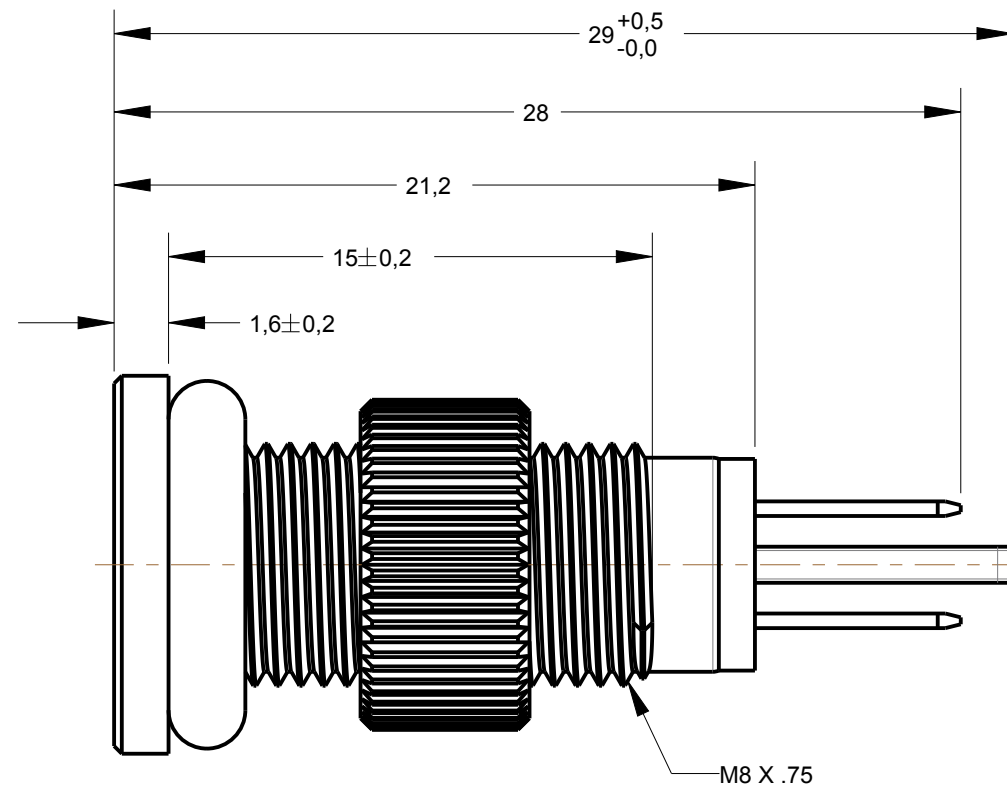

PART NUMBER	COLOR	VOLTAGE
620-1101-304F	RED	3 VDC
620-1102-304F	RED	6 VDC
620-1103-304F	RED	12 VDC
620-1104-304F	RED	24 VDC
620-1201-304F	GREEN	3 VDC
620-1202-304F	GREEN	6 VDC
620-1203-304F	GREEN	12 VDC
620-1204-304F	GREEN	24 VDC
620-1301-304F	YELLOW	3 VDC
620-1302-304F	YELLOW	6 VDC
620-1303-304F	YELLOW	12 VDC
620-1304-304F	YELLOW	24 VDC
620-1401-304F	BLUE	3 VDC
620-1402-304F	BLUE	6 VDC
620-1403-304F	BLUE	12 VDC
620-1404-304F	BLUE	24 VDC

REV	REVISIONS	DRN	APP	DATE
A	NEW RELEASE	LD	SK	9-30-19
B	REVISED DIMENSIONS	LD	SK	10-09-19

- NOTES:
1. ALL DIMENSION ARE IN MM
 2. THIS PRODUCT IS RoHS COMPLIANT.

THIS DRAWING AND THE CONTENTS HEREIN ARE CONFIDENTIAL AND THE SOLE PROPERTY OF DIALIGHT CORP. REPRODUCTION OF THIS DRAWING OR CONSTRUCTION OF ANY PARTS WITHIN THIS DRAWING ARE FORBIDDEN WITHOUT THE WRITTEN CONSENT OF DIALIGHT CORP.		
DIALIGHT CORP INTERNAL REFERENCE ONLY = 3D MODEL : 620XXX304F-A.10		
SCALE: 4.000	DRAWING NUMBER	REV
ALL DIM'S. INCH (mm)	C-18420	B
TOLERANCES: UNLESS OTHERWISE SPECIFIED	TITLE	
FRACTIONS: ±1/64	8MM FLAT PMI	
DECIMALS (.XX): ±.01	MATERIAL	
DECIMALS (.XXX): ±.005	SEE BOM	
DECIMALS (.XXXX): ±.0005	FINISH	
ANGLES: ±1°	FSCM 83330	
	SHEET 1 OF 1 FAMILY TABLE:	
	 1501 ROUTE 34 SOUTH FARMINGDALE, NJ 07727 (732) 919-3119 www.dialight.com	