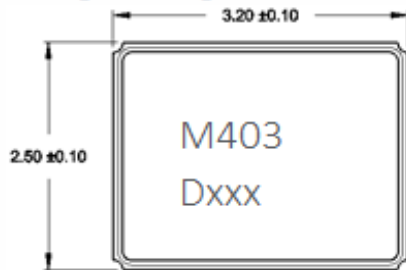

Model 403 [drawing 008-0288-0]

Change To - New Format, Revision H

Mechanical Specifications

Package Drawing

Marking Information

1. M403 – CTS Model series.
2. D – Date code. See Table I for codes.
3. xxx – Frequency code, 3-digits frequencies below 100MHz.
  [See document 016-1454-0, Frequency Code Tables].

Table I - Date Code

MONTH					JAN	FEB	MAR	APR	MAY	JUN	JUL	AUG	SEP	OCT	NOV	DEC
YEAR					A	B	C	D	E	F	G	H	J	K	L	M
2021	2025	2029	2033	2037	N	P	Q	R	S	T	U	V	W	X	Y	Z
2022	2026	2030	2034	2038	a	b	c	d	e	f	g	h	j	k	l	m
2023	2027	2031	2035	2039	n	p	q	r	s	t	u	v	w	x	y	z
2024	2028	2032	2036	2040												

Change From - Old Format, Revision G