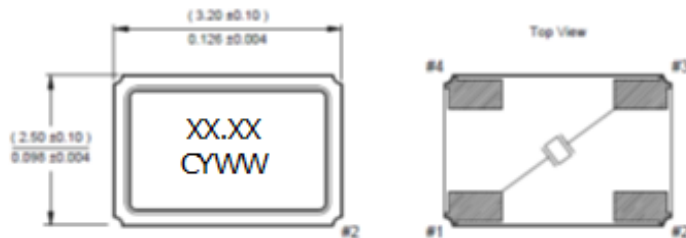

MECHANICAL SPECIFICATIONS

PACKAGE DRAWING

MARKING INFORMATION

1. XX.XX – Frequency marked with 2 significant digits after the decimal.
2. C – CTS and Pin 1 identifier.
3. YWW – Date Code, Y – Last Digit of Year, WW – Week.