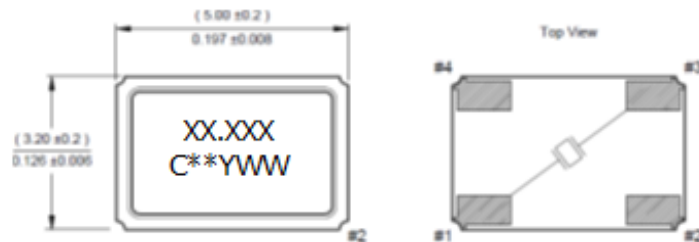

MECHANICAL SPECIFICATIONS

PACKAGE DRAWING

MARKING INFORMATION

1. XX.XXX – Frequency marked with 3 significant digits after the decimal.
2. C – CTS and Pin 1 identifier.
3. ** - Manufacturing Site Code.
4. YWW – Date Code; Y – Last Digit of Year, WW – Week.

Change Instructions: Distribution of this PCN will be managed by CTS Customer Service; through all customer portals currently on file with CTS, all CTS Distributors and contract manufacturers [CMs].

Implementation Date: Date Code 2101.

Product Disposition: This marking change will not affect form-fit-function of device. Current inventories at customers, CMs or CTS Distributors; finished goods stock at factory or product in transit are not affected by this change. Previous marking format will govern these cases until change implementation. See active part number list attached.

CTS Contact: John Metzler
E-Mail: john.metzler@ctscorp.com
Phone: 630-577-8828

CTS Approvals: CTS internal PCN electronic signatures.