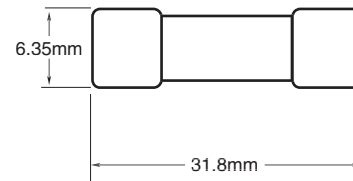

Description

TDC10

- Fast Acting
- 1/4" x 1-1/4" physical size
- Glass tube, electroplated brass endcap construction
- Interrupting rating equals 10 times rated current
- Designed to British Standard BS2950A

TDC11

- Time Delay
- 1/4" x 1-1/4" physical size
- Glass tube, electroplated brass endcap construction
- Interrupting rating equals 10 times rated current

Ordering

- Specify packaging and product code

Dimensions mm/(inches)

SPECIFICATIONS - TDC10

Product Code	Voltage Rating AC	Interrupting Rating*							
		1000V	750V	500V	350V	250V	150V	100V	32V
TDC10-50MA	1000V	500MA	-	-	-	-	-	-	-
TDC10-60MA	1000V	600MA	-	-	-	-	-	-	-
TDC10-100MA	1000V	1A	-	-	-	-	-	-	-
TDC10-150MA	1000V	1.5A	-	-	-	-	-	-	-
TDC10-250MA	1000V	2.5A	-	-	-	-	-	-	-
TDC10-500MA	750V	-	5A	-	-	-	-	-	-
TDC10-750MA	500V	-	-	7.5A	-	-	-	-	-
TDC10-1A	350V	-	-	-	10A	-	-	-	-
TDC10-1.5A	250V	-	-	-	-	15A	-	-	-
TDC10-2A	250V	-	-	-	-	20A	-	-	-
TDC10-3A	250V	-	-	-	-	30A	-	-	-
TDC10-5A	250V	-	-	-	-	50A	-	-	-
TDC10-7A	150V	-	-	-	-	-	70A	-	-
TDC10-10A	100V	-	-	-	-	-	-	100A	-
TDC10-12A	32V	-	-	-	-	-	-	-	120A
TDC10-15A	32V	-	-	-	-	-	-	-	150A
TDC10-20A	32V	-	-	-	-	-	-	-	200A
TDC10-25A	32V	-	-	-	-	-	-	-	250A