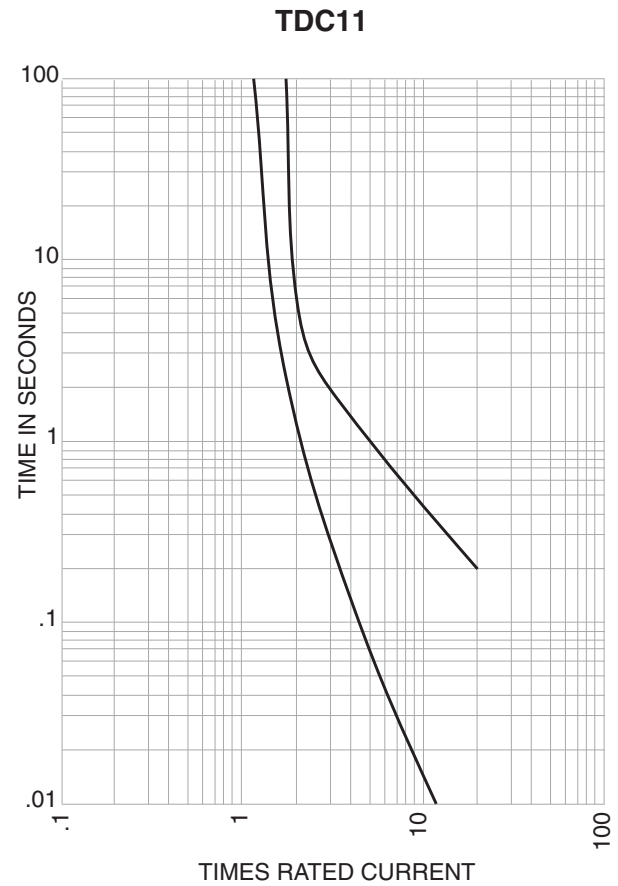

TIME CURRENT CURVE

PACKAGING CODE	
Packaging Code	Description
BK	100 pieces of fuses packed into a cardboard carton
BK1	1,000 pieces of fuses packed into a cardboard carton