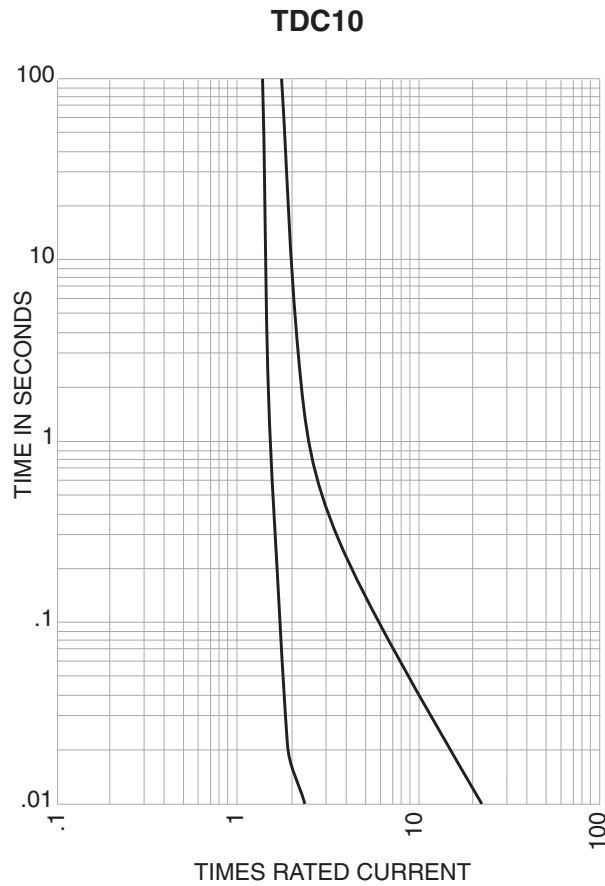

TIME CURRENT CURVE

PACKAGING CODE	
Packaging Code	Description
BK	100 pieces of fuses packed into a cardboard carton
BK1	1,000 pieces of fuses packed into a cardboard carton