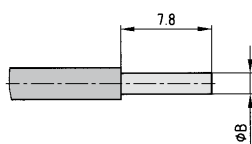

### DESCRIPTION

- Precision machined contacts
- Quality class 3: gold flash
- Quality class 1: 0.8µm gold on mating side
- Other quality classes on request

### PRODUCT DRAWING

Socket contact

Plug contact

AWG	Current Rating	$\phi A^{+0.15}$	$\phi B_{max.}$
16 - 20	10 A	1,70	1,70
12 - 14	20 A	2,60	2,60
10 - 12	30 A	3,70	3,70
8 - 10	40 A	4,60	4,60

Wire stripping

### ORDER DATA

(Dim. = mm)

SOCKET CONTACT				PLUG CONTACT				PREMATING CONTACT			
AWG	Current rating	Quality class	Part number	AWG	Current rating	Quality class	Part number	AWG	Current rating	Quality class	Part number
16 - 20	10 A	1	124 C 11019 X	16 - 20	10 A	1	123 C 11019 X	16 - 20	10 A	1	123 C 11119 X
16 - 20	10 A	3	124 A 11019 X	16 - 20	10 A	3	123 A 11019 X	12 - 14	20 A	1	123 C 11129 X
12 - 14	20 A	1	124 C 11029 X	12 - 14	20 A	1	123 C 11029 X	10 - 12	30 A	1	123 C 11139 X
12 - 14	20 A	3	124 A 11029 X	12 - 14	20 A	3	123 A 11029 X	8 - 10	40 A	1	123 C 11149 X
10 - 12	30 A	1	124 C 11039 X	10 - 12	30 A	1	123 C 11039 X				
10 - 12	30 A	3	124 A 11039 X	10 - 12	30 A	3	123 A 11039 X				
8 - 10	40 A	1	124 C 11049 X	8 - 10	40 A	1	123 C 11049 X				
8 - 10	40 A	3	124 A 11049 X	8 - 10	40 A	3	123 A 11049 X				