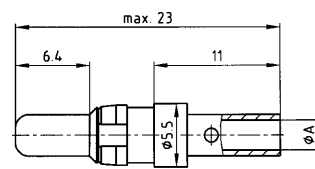

### DESCRIPTION

- Precision machined contacts
- Quality class 3: gold flash
- Quality class 1: 0.8µm gold on mating side
- Other quality classes on request

### PRODUCT DRAWING

Socket contact

Plug contact

AWG	Current Rating	$\phi A^{+0.15}$	$\phi B_{max.}$
16 - 20	10 A	1,70	1,70
12 - 14	20 A	2,60	2,60
10 - 12	30 A	3,70	3,70
8 - 10	40 A	4,60	4,60

Wire stripping

### ORDER DATA

(Dim. = mm)

SOCKET CONTACT				PLUG CONTACT				PREMATING CONTACT			
AWG	Current rating	Quality class	Part number	AWG	Current rating	Quality class	Part number	AWG	Current rating	Quality class	Part number
16 - 20	10 A	1	124 C 11019 X	16 - 20	10 A	1	123 C 11019 X	16 - 20	10 A	1	123 C 11119 X
16 - 20	10 A	3	124 A 11019 X	16 - 20	10 A	3	123 A 11019 X	12 - 14	20 A	1	123 C 11129 X
12 - 14	20 A	1	124 C 11029 X	12 - 14	20 A	1	123 C 11029 X	10 - 12	30 A	1	123 C 11139 X
12 - 14	20 A	3	124 A 11029 X	12 - 14	20 A	3	123 A 11029 X	8 - 10	40 A	1	123 C 11149 X
10 - 12	30 A	1	124 C 11039 X	10 - 12	30 A	1	123 C 11039 X				
10 - 12	30 A	3	124 A 11039 X	10 - 12	30 A	3	123 A 11039 X				
8 - 10	40 A	1	124 C 11049 X	8 - 10	40 A	1	123 C 11049 X				
8 - 10	40 A	3	124 A 11049 X	8 - 10	40 A	3	123 A 11049 X				