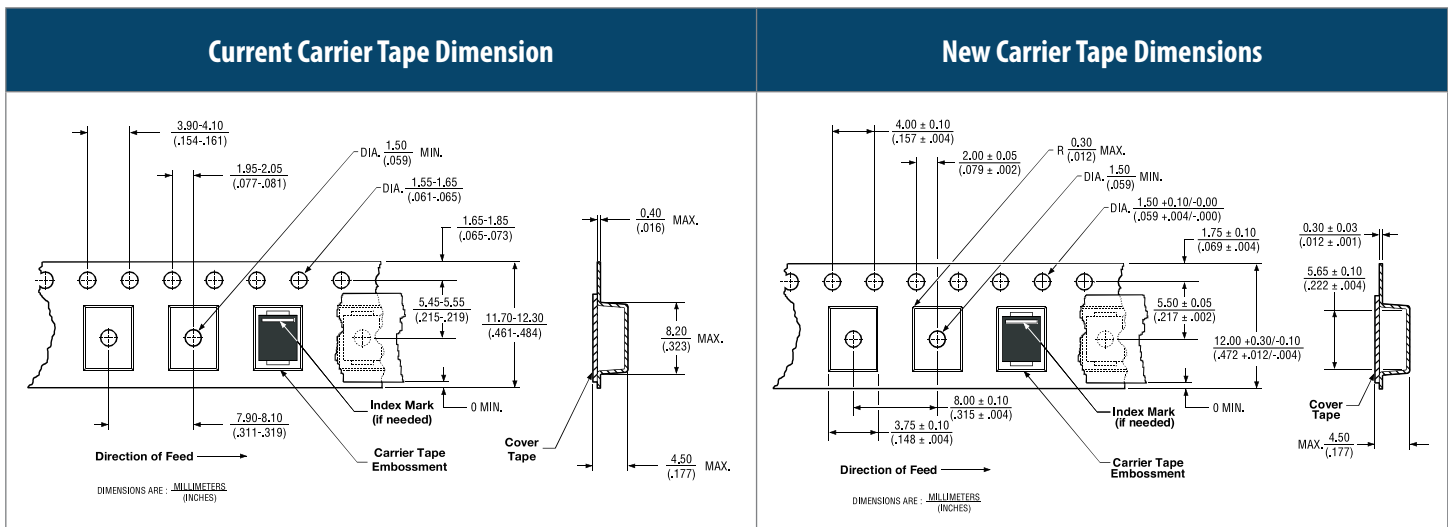

Evaluation samples and qualification data are available upon request. Affected part numbers are listed on page 2.

Implementation Dates are as follows:

- First date code using the above changes: **944**
- Date manufacturing of existing products will cease: **October 30, 2019**
- Date of deliveries of modified products: **November 1, 2019**

Users should verify that the described changes will not impact the performance of the product in their specific applications.

TSP1904