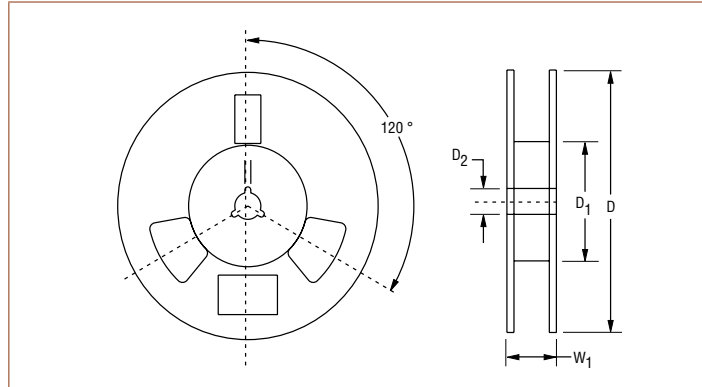

Product Change Notification

CHIP DIODES

April, 2016

Change of Packaging to Plastic Reel Material for Bourns® Chip Diodes

In order to standardize packaging of Bourns® Chip Diodes, the reel material will be changed from paper to plastic. The new plastic reel is EIA 481 standard compliant. The inner diameter of the reel will change from 75 mm to 100 mm and the weight of the reel will change from 253 g to 246 g for the SMA/SMB package, or 207 g for the SMC package.

The change in the reel material will have no effect on form, fit, function, quality or reliability of the Bourns® Chip Diodes themselves.

Affected Model Series

1.5SMC Series	P6SMB Series
CD214A Series	SMAJ Series
CD214B Series	SMBJ Series
CD214C Series	SMCJ Series
CD214L-T Series	SMLJ Series
P4SMA Series	

Reel Dimensions:

**SMA/SMB
12 mm**

Current Paper Reel

New Plastic Reel

D	330 mm	330 mm
D ₁	75 mm	100 mm
W ₁	17 mm	17 mm
D ₂	13 mm	13 mm
Weight	253 g	246 g

**SMC
16 mm**

Current Paper Reel

New Plastic Reel