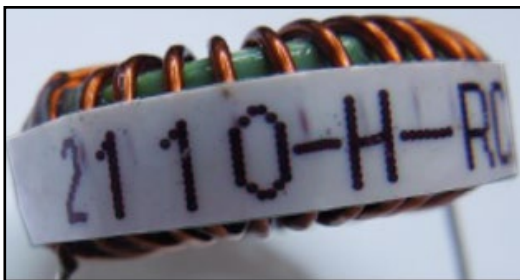

Select Bourns® Toroid Inductors

Change to Part Number Marking Tape

Riverside, California – August 23, 2021 – Effective immediately, Bourns will change the tape used for the component part number marking label from epoxy film electrical tape to glass cloth electrical tape for Model [2100](#), [2200](#), [2300](#), [2100HT](#), [2200HT](#), [2300HT](#), [5700](#), [7100](#), [PM2110](#) and [PM2120](#) Series Toroid Inductors. The abrupt obsolescence of the existing tape by the tape manufacturer requires this change. The replacement tape has similar characteristics to the current tape. A list of affected part numbers is included on the next page.

Current Tape