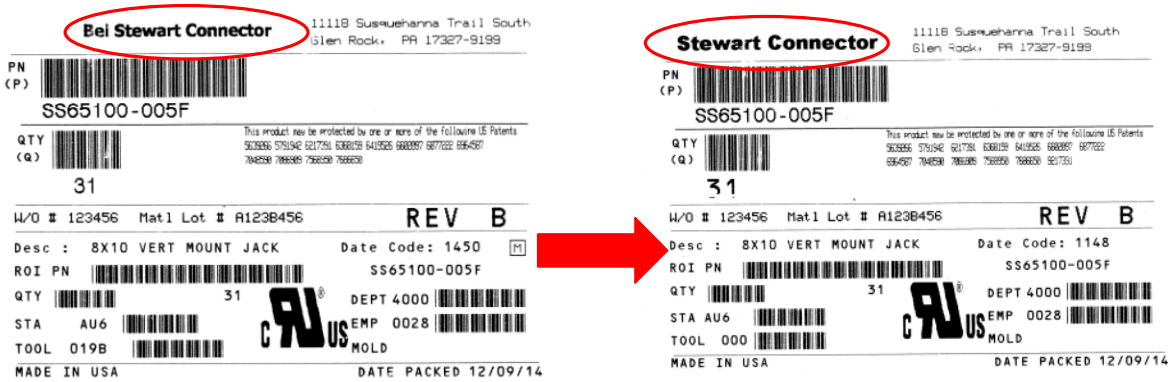

Image 3: Barcode label change (North America Production)