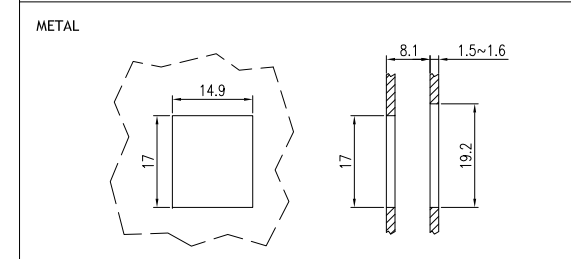

SUGGESTED CUTOUT: FLUSH-MOUNT APPLICATION

**MATERIAL**  
 Housing: High-impact Acrylonitrile Butadiene Styrene (ABS resin), UL 94 V-0 rated, Black  
 RCA connector: Gold plated with White stripe  
 RoHS compliant

**PACKAGE**  
 BBOX Generic ploybag (115 x165mm), 1pc

DRAWN BY Ethan Wu				
APPROVED BY Jerry Su				
DIMENSIONS ARE MM [IN]				
TOLERANCES:				
~20	~50	~150	150~	ANGLE
±0.2	±0.4	±0.5	±1.5	2°
3rd Angle Projection				

Another quality product from  
**BLACK BOX**  
 NETWORK SERVICES  
 724-746-5588 • www.blackbox.com

TITLE RCA F/F PASS THROUGH BLACK GOLD PLATED WHITE STRIPE			
PARTS NO. FMT440			REV. 1
DATE 2011.10.04	SCALE X	SHEET 1/1	