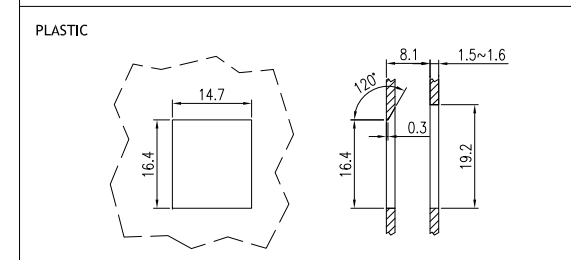

SUGGESTED CUTOUT: FLUSH-MOUNT APPLICATION

**MATERIAL**  
 Housing: High-impact Acrylonitrile Butadiene Styrene (ABS resin), UL 94 V-0 rated, Black  
 RCA connector: Gold plated with White stripe  
 RoHS compliant

**PACKAGE**  
 BBOX Generic ploybag (115 x165mm), 1pc

DRAWN BY Ethan Wu				
APPROVED BY Jerry Su				
DIMENSIONS ARE MM [IN]				
TOLERANCES:				
~20	~50	~150	150~	ANGLE
±0.2	±0.4	±0.5	±1.5	2°
3rd Angle Projection				

Another quality product from  
**BLACK BOX**  
 NETWORK SERVICES  
 724-746-5588 • www.blackbox.com

TITLE RCA F/F PASS THROUGH BLACK GOLD PLATED WHITE STRIPE			
PARTS NO. FMT440			REV. 1
DATE 2011.10.04	SCALE X	SHEET 1/1	