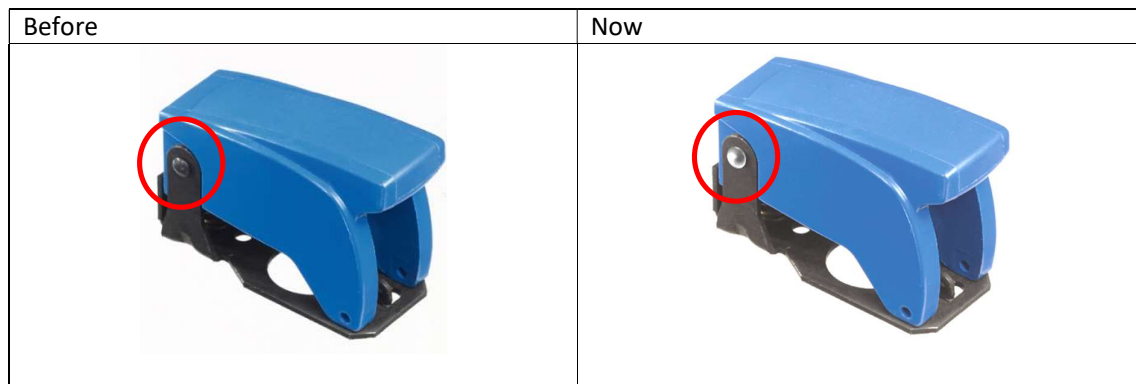

PRODUCT CHANGE NOTIFICATION – Switch guards

Please note that the axis of all our black-plated switch guards will now be made of stainless steel without plating instead of brass with black plating.

The axis will look metalized-grey now instead of black before as shown on the below pictures.

This modification has no impact on technical features of the product.

There are several series impacted and the stock situation varies from one component to another. Today, we plan to implement this modification beginning of 2023 but it may come a bit earlier or later depending on the coming orders.

Vivien Rineau – Product Marketing Manager