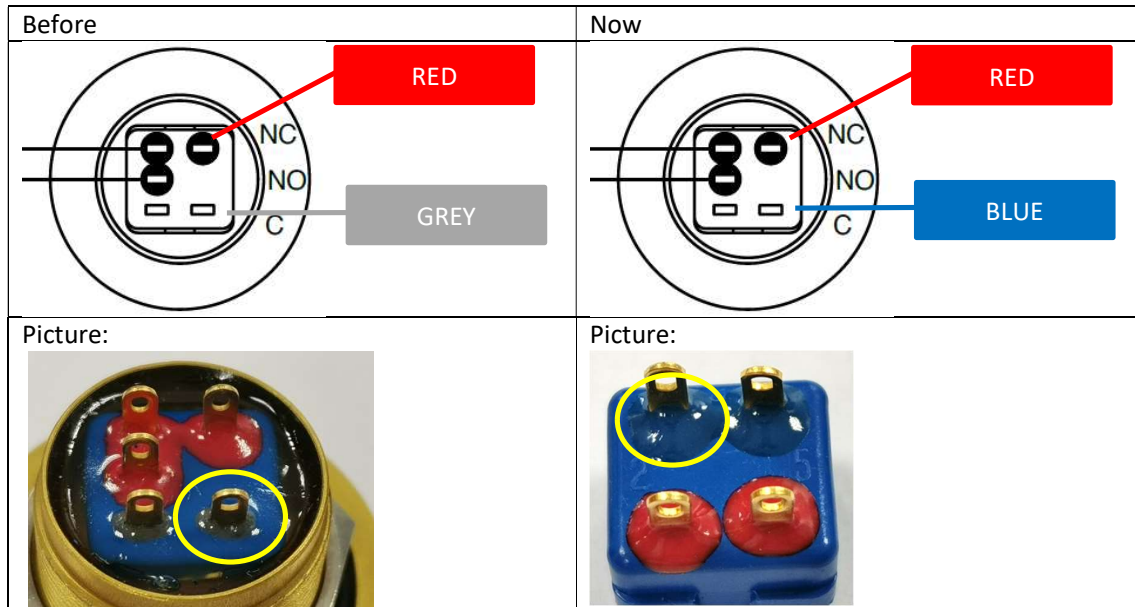

PRODUCT CHANGE NOTIFICATION – ES terminals

Please note that the terminal sealing on the back of the ES series will now be blue instead of grey.
The red sealings (shown in dark in our catalogue) are not changed.

This modification has no impact on the sealing nor on technical features of the product.

This modification is implemented since beginning of February 2022.

Vivien Rineau – Product Marketing Manager