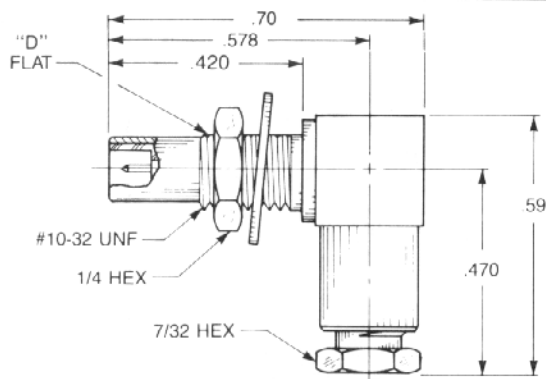

Straight Male Bulkhead Cable Jack

Clamp type for flexible cable:
3003-1551-0XX (Gold plated)
3003-7551-0XX (Nickel plated)

Solder-clamp for semi-rigid cable:
3003-1541-0XX (Gold plated)
3003-7541-0XX (Nickel plated)

See page 93 for float-mount version

Straight Male Bulkhead Cable Jack

Crimp type for flexible cable:
3003-1571-0XX (Gold plated)
3003-7571-0XX (Nickel plated)

See page 93 for float-mount version

Right Angle Male Bulkhead Cable Jack

Clamp type for flexible cable:
3006-1551-0XX (Gold plated)
3006-7551-0XX (Nickel plated)

Solder-clamp for semi-rigid cable:
3006-1541-0XX (Gold plated)
3006-7541-0XX (Nickel plated)

See page 94 for float-mount version

Right Angle Male Bulkhead Cable Jack

Crimp type for flexible cable:
3106-1521-0XX (Gold plated)
3106-7521-0XX (Nickel plated)

See page 94 for float-mount version

Substitute the appropriate cable group for 'XX':			
02	RG178, RG196, M17/93, M17/169	09	.141" semi-rigid, RG402, M17/130
03	RG174, RG179, RG316, M17/113, M17/119, M17/172, M17/173	10	.085" semi-rigid, RG405, M17/133
05	RG178DS, RG196DS	19	RG174DS, RG316DS, M17/152, Times RD316