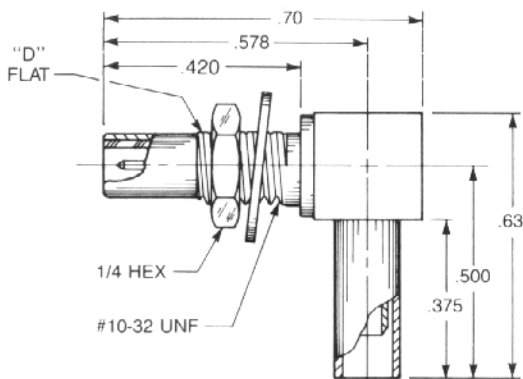

Straight Male Bulkhead Cable Jack

Clamp type for flexible cable:
3003-1551-0XX (Gold plated)
3003-7551-0XX (Nickel plated)

Solder-clamp for semi-rigid cable:
3003-1541-0XX (Gold plated)
3003-7541-0XX (Nickel plated)

See page 93 for float-mount version

Straight Male Bulkhead Cable Jack

Crimp type for flexible cable:
3003-1571-0XX (Gold plated)
3003-7571-0XX (Nickel plated)

See page 93 for float-mount version

Right Angle Male Bulkhead Cable Jack

Clamp type for flexible cable:
3006-1551-0XX (Gold plated)
3006-7551-0XX (Nickel plated)

Solder-clamp for semi-rigid cable:
3006-1541-0XX (Gold plated)
3006-7541-0XX (Nickel plated)

See page 94 for float-mount version

Right Angle Male Bulkhead Cable Jack

Crimp type for flexible cable:
3106-1521-0XX (Gold plated)
3106-7521-0XX (Nickel plated)

See page 94 for float-mount version

Substitute the appropriate cable group for 'XX':			
02	RG178, RG196, M17/93, M17/169	09	.141" semi-rigid, RG402, M17/130
03	RG174, RG179, RG316, M17/113, M17/119, M17/172, M17/173	10	.085" semi-rigid, RG405, M17/133
05	RG178DS, RG196DS	19	RG174DS, RG316DS, M17/152, Times RD316