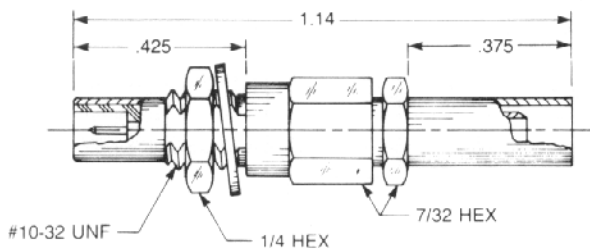

Straight Male Bulkhead Cable Jack

Clamp type for flexible cable:
3003-1551-0XX (Gold plated)
3003-7551-0XX (Nickel plated)

Solder-clamp for semi-rigid cable:
3003-1541-0XX (Gold plated)
3003-7541-0XX (Nickel plated)

See page 93 for float-mount version

Straight Male Bulkhead Cable Jack

Crimp type for flexible cable:
3003-1571-0XX (Gold plated)
3003-7571-0XX (Nickel plated)

See page 93 for float-mount version

Right Angle Male Bulkhead Cable Jack

Clamp type for flexible cable:
3006-1551-0XX (Gold plated)
3006-7551-0XX (Nickel plated)

Solder-clamp for semi-rigid cable:
3006-1541-0XX (Gold plated)
3006-7541-0XX (Nickel plated)

See page 94 for float-mount version

Right Angle Male Bulkhead Cable Jack

Crimp type for flexible cable:
3106-1521-0XX (Gold plated)
3106-7521-0XX (Nickel plated)

See page 94 for float-mount version

Substitute the appropriate cable group for 'XX':			
02	RG178, RG196, M17/93, M17/169	09	.141" semi-rigid, RG402, M17/130
03	RG174, RG179, RG316, M17/113, M17/119, M17/172, M17/173	10	.085" semi-rigid, RG405, M17/133
05	RG178DS, RG196DS	19	RG174DS, RG316DS, M17/152, Times RD316