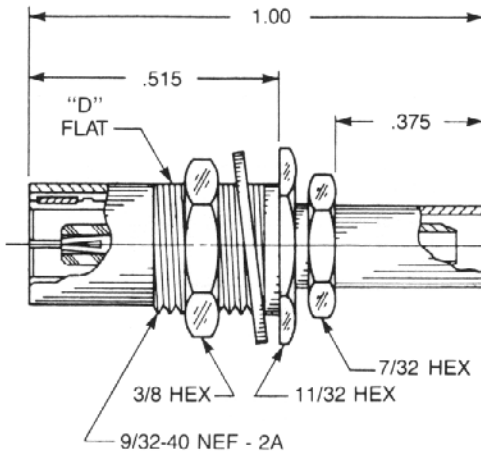

Bulkhead Mounted Straight Female Cable Plug

Clamp type for flexible cable:
3028-1551-0XX (Gold plated)
3028-7551-0XX (Nickel plated)

Solder-clamp for semi-rigid cable:
3028-1541-0XX (Gold plated)
3028-7541-0XX (Nickel plated)

See page 92 for float-mount version

Bulkhead Mounted Straight Female Cable Plug

Crimp type for flexible cable:
3028-1571-0XX (Gold plated)
3028-7571-0XX (Nickel plated)

See page 92 for float-mount version

Substitute the appropriate cable group for 'XX':			
02	RG178, RG196, M17/93, M17/169	09	.141" semi-rigid, RG402, M17/130
03	RG174, RG179, RG316, M17/113, M17/119, M17/172, M17/173	10	.085" semi-rigid, RG405, M17/133
05	RG178DS, RG196DS	19	RG174DS, RG316DS, M17/152, Times RD316