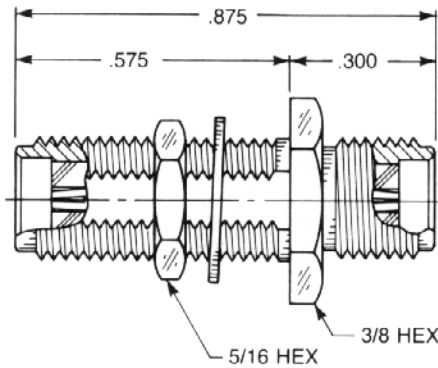

Straight Jack To Jack Adapter

- Connects two plugs

Captive contact:
5917-1103-000 (Gold plated)
5917-9103-000 (Passivated)

Straight Bulkhead Mounted Jack To Jack Adapter

- Connects two plugs

Captive contact:
5909-1103-000 (Gold plated)
5909-9103-000 (Passivated)

Straight Jack To Plug Adapter

- Prevents damage to equipment-mounted jacks during frequent mating and unmating

Captive contact:
5916-1103-603 (Gold plated)
5916-9103-603 (Passivated)

Straight Plug To Plug Adapter

- Connects two jacks

Captive contact:
5918-1103-000 (Gold plated)
5918-9103-000 (Passivated)

Right Angle Jack To Plug Adapter

- Connects one jack and one plug

5919-1503-000 (Gold plated)

5919-9503-000 (Passivated)

Right Angle Jack To Jack Adapter

- Connects two plugs

5919-1503-003 (Gold plated)

5919-9503-003 (Passivated)

Right Angle Plug To Plug Adapter

- Connects two jacks

5919-1503-001 (Gold plated)

5919-9503-001 (Passivated)