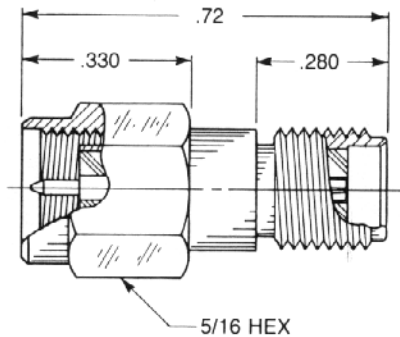

Straight Jack To Jack Adapter

- Connects two plugs

Captive contact:
5917-1103-000 (Gold plated)
5917-9103-000 (Passivated)

Straight Bulkhead Mounted Jack To Jack Adapter

- Connects two plugs

Captive contact:
5909-1103-000 (Gold plated)
5909-9103-000 (Passivated)

Straight Jack To Plug Adapter

- Prevents damage to equipment-mounted jacks during frequent mating and unmating

Captive contact:
5916-1103-603 (Gold plated)
5916-9103-603 (Passivated)

Straight Plug To Plug Adapter

- Connects two jacks

Captive contact:
5918-1103-000 (Gold plated)
5918-9103-000 (Passivated)

Right Angle Jack To Plug Adapter

- Connects one jack and one plug

5919-1503-000 (Gold plated)

5919-9503-000 (Passivated)

Right Angle Jack To Jack Adapter

- Connects two plugs

5919-1503-003 (Gold plated)

5919-9503-003 (Passivated)

Right Angle Plug To Plug Adapter

- Connects two jacks

5919-1503-001 (Gold plated)

5919-9503-001 (Passivated)