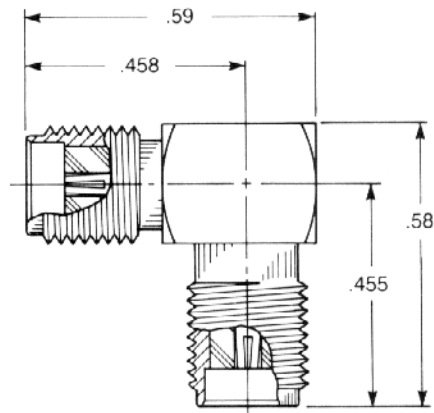

- Connects two jacks

Captive contact:
5918-1103-000 (Gold plated)
5918-9103-000 (Passivated)

Right Angle Jack To Plug Adapter

- Connects one jack and one plug

5919-1503-000 (Gold plated)

5919-9503-000 (Passivated)

Right Angle Jack To Jack Adapter

- Connects two plugs

5919-1503-003 (Gold plated)

5919-9503-003 (Passivated)

Right Angle Plug To Plug Adapter

- Connects two jacks

5919-1503-001 (Gold plated)

5919-9503-001 (Passivated)