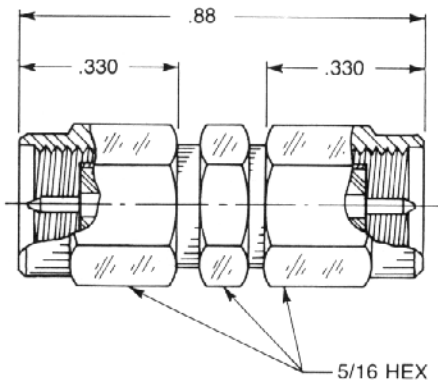

Straight Jack To Jack Adapter

- Connects two plugs

Captive contact:
5917-1103-000 (Gold plated)
5917-9103-000 (Passivated)

Straight Bulkhead Mounted Jack To Jack Adapter

- Connects two plugs

Captive contact:
5909-1103-000 (Gold plated)
5909-9103-000 (Passivated)

Straight Jack To Plug Adapter

- Prevents damage to equipment-mounted jacks during frequent mating and unmating

Captive contact:
5916-1103-603 (Gold plated)
5916-9103-603 (Passivated)

Straight Plug To Plug Adapter

- Connects two jacks

Captive contact:
5918-1103-000 (Gold plated)
5918-9103-000 (Passivated)

Right Angle Jack To Plug Adapter

- Connects one jack and one plug

5919-1503-000 (Gold plated)

5919-9503-000 (Passivated)

Right Angle Jack To Jack Adapter

- Connects two plugs

5919-1503-003 (Gold plated)

5919-9503-003 (Passivated)

Right Angle Plug To Plug Adapter

- Connects two jacks

5919-1503-001 (Gold plated)

5919-9503-001 (Passivated)