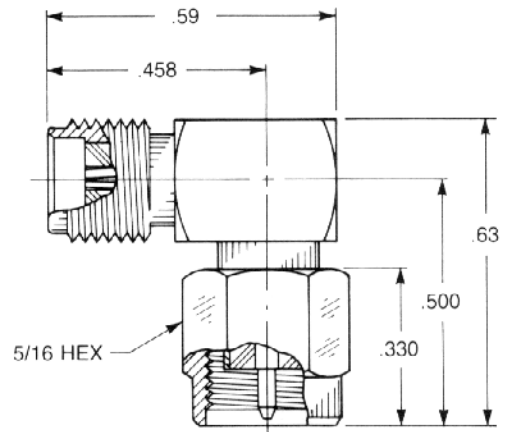

Straight Jack To Jack Adapter

- Connects two plugs

Captive contact:
5917-1103-000 (Gold plated)
5917-9103-000 (Passivated)

Straight Bulkhead Mounted Jack To Jack Adapter

- Connects two plugs

Captive contact:
5909-1103-000 (Gold plated)
5909-9103-000 (Passivated)

- Connects two jacks

Captive contact:
5918-1103-000 (Gold plated)
5918-9103-000 (Passivated)

Right Angle Jack To Plug Adapter

- Connects one jack and one plug

5919-1503-000 (Gold plated)

5919-9503-000 (Passivated)

Right Angle Jack To Jack Adapter

- Connects two plugs

5919-1503-003 (Gold plated)

5919-9503-003 (Passivated)

Right Angle Plug To Plug Adapter

- Connects two jacks

5919-1503-001 (Gold plated)

5919-9503-001 (Passivated)