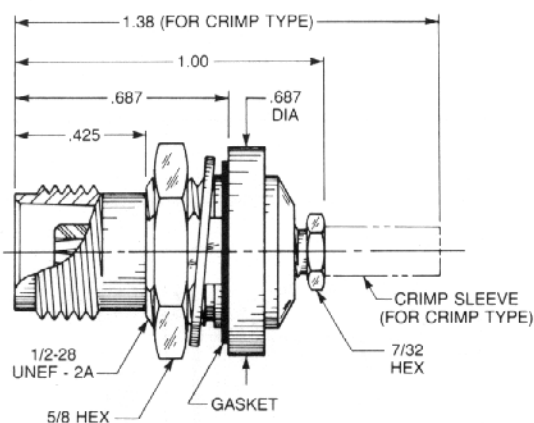

Straight Plug For Flexible Or Semi-Rigid Cable

Clamp type for flexible cable:
6000-1051-0XX (Gold plated)
6000-7051-0XX (Nickel plated)

Crimp type for flexible cable:
6000-1071-0XX (Gold plated)
6000-7071-0XX (Nickel plated)

Solder-clamp for semi-rigid cable:
6000-1041-0XX (Gold plated)
6000-7041-0XX (Nickel plated)

Bulkhead Jack Front Mount

Clamp type for flexible cable:
6002-1051-0XX (Gold plated)
6002-7051-0XX (Nickel plated)

Crimp type for flexible cable:
6002-1071-0XX (Gold plated)
6002-7071-0XX (Nickel plated)

Solder-clamp for semi-rigid cable:
6002-1041-0XX (Gold plated)
6002-7041-0XX (Nickel plated)

Bulkhead Jack Rear Mount

Clamp type for flexible cable:
6001-1051-0XX (Gold plated)
6001-7051-0XX (Nickel plated)

Crimp type for flexible cable:
6001-1071-0XX (Gold plated)
6001-7071-0XX (Nickel plated)

Solder-clamp for semi-rigid cable:
6001-1041-0XX (Gold plated)
6001-7041-0XX (Nickel plated)