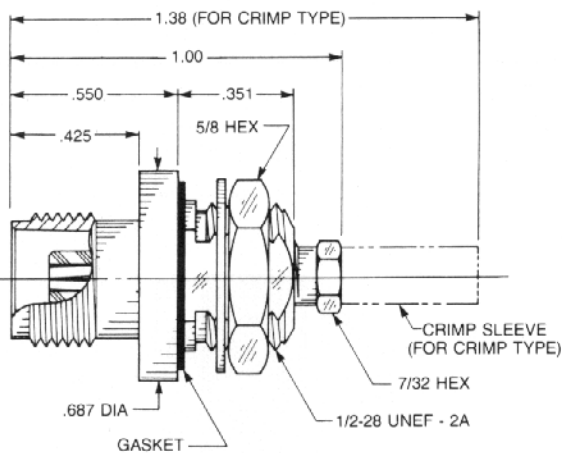

Straight Plug For Flexible Or Semi-Rigid Cable

Clamp type for flexible cable:
6000-1051-0XX (Gold plated)
6000-7051-0XX (Nickel plated)

Crimp type for flexible cable:
6000-1071-0XX (Gold plated)
6000-7071-0XX (Nickel plated)

Solder-clamp for semi-rigid cable:
6000-1041-0XX (Gold plated)
6000-7041-0XX (Nickel plated)

Bulkhead Jack Front Mount

Clamp type for flexible cable:
6002-1051-0XX (Gold plated)
6002-7051-0XX (Nickel plated)

Crimp type for flexible cable:
6002-1071-0XX (Gold plated)
6002-7071-0XX (Nickel plated)

Solder-clamp for semi-rigid cable:
6002-1041-0XX (Gold plated)
6002-7041-0XX (Nickel plated)

Bulkhead Jack Rear Mount

Clamp type for flexible cable:
6001-1051-0XX (Gold plated)
6001-7051-0XX (Nickel plated)

Crimp type for flexible cable:
6001-1071-0XX (Gold plated)
6001-7071-0XX (Nickel plated)

Solder-clamp for semi-rigid cable:
6001-1041-0XX (Gold plated)
6001-7041-0XX (Nickel plated)