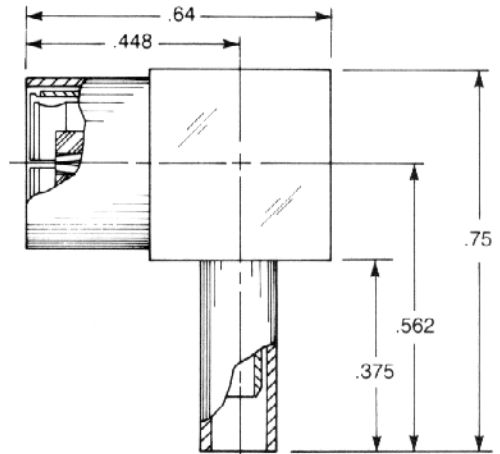

CABLE PLUGS

75 ohm

SNAP-ON MATING

Straight Female Cable Plug

Clamp type for flexible cable:
 2702-1551-0XX (Gold plated)
 2702-7551-0XX (Nickel plated)

Straight Female Cable Plug

Crimp type for flexible cable:
 2702-1571-0XX (Gold plated)
 2702-7571-0XX (Nickel plated)

Right Angle Female Cable Plug

Clamp type for flexible cable:
 2705-1551-0XX (Gold plated)
 2705-7551-0XX (Nickel plated)

Right Angle Female Cable Plug

Crimp type for flexible cable:
 2715-1521-0XX (Gold plated)
 2715-7521-0XX (Nickel plated)