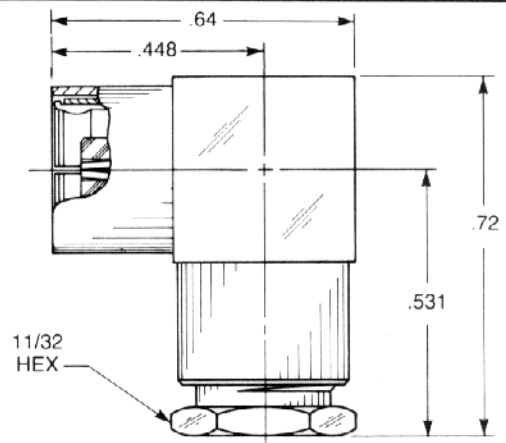

CABLE PLUGS

75 ohm

SNAP-ON MATING

Straight Female Cable Plug

Clamp type for flexible cable:
 2702-1551-0XX (Gold plated)
 2702-7551-0XX (Nickel plated)

Straight Female Cable Plug

Crimp type for flexible cable:
 2702-1571-0XX (Gold plated)
 2702-7571-0XX (Nickel plated)

Right Angle Female Cable Plug

Clamp type for flexible cable:
 2705-1551-0XX (Gold plated)
 2705-7551-0XX (Nickel plated)

Right Angle Female Cable Plug

Crimp type for flexible cable:
 2715-1521-0XX (Gold plated)
 2715-7521-0XX (Nickel plated)