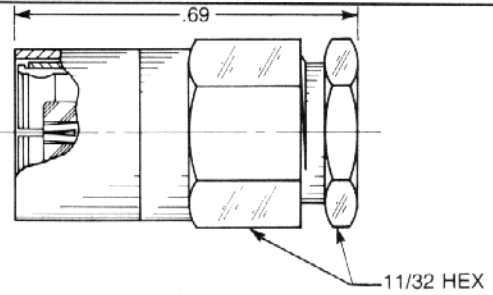

CABLE PLUGS

75 ohm

SNAP-ON MATING

Straight Female Cable Plug

Clamp type for flexible cable:
 2702-1551-0XX (Gold plated)
 2702-7551-0XX (Nickel plated)

Straight Female Cable Plug

Crimp type for flexible cable:
 2702-1571-0XX (Gold plated)
 2702-7571-0XX (Nickel plated)

Right Angle Female Cable Plug

Clamp type for flexible cable:
 2705-1551-0XX (Gold plated)
 2705-7551-0XX (Nickel plated)

Right Angle Female Cable Plug

Crimp type for flexible cable:
 2715-1521-0XX (Gold plated)
 2715-7521-0XX (Nickel plated)