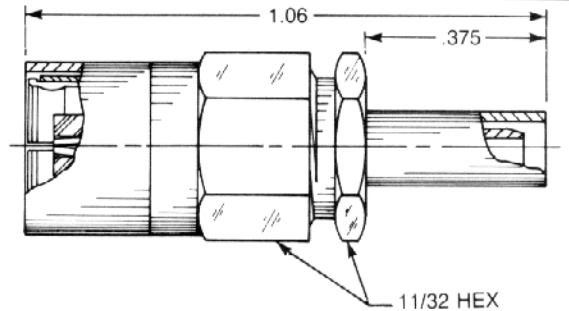

CABLE PLUGS

75 ohm

SNAP-ON MATING

Straight Female Cable Plug

Clamp type for flexible cable:
 2702-1551-0XX (Gold plated)
 2702-7551-0XX (Nickel plated)

Straight Female Cable Plug

Crimp type for flexible cable:
 2702-1571-0XX (Gold plated)
 2702-7571-0XX (Nickel plated)

Right Angle Female Cable Plug

Clamp type for flexible cable:
 2705-1551-0XX (Gold plated)
 2705-7551-0XX (Nickel plated)

Right Angle Female Cable Plug

Crimp type for flexible cable:
 2715-1521-0XX (Gold plated)
 2715-7521-0XX (Nickel plated)