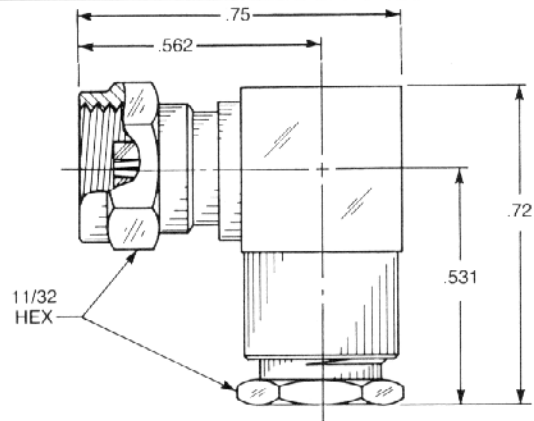

CABLE PLUGS **75 ohm**

SCREW-ON MATING

Straight Female Cable Plug

Clamp type for flexible cable:
 1702-1551-0XX (Gold plated)
 1702-7551-0XX (Nickel plated)

Straight Female Cable Plug

Crimp type for flexible cable:
 1702-1571-0XX (Gold plated)
 1702-7571-0XX (Nickel plated)

Right Angle Female Cable Plug

Clamp type for flexible cable:
 1705-1551-0XX (Gold plated)
 1705-7551-0XX (Nickel plated)

Right Angle Female Cable Plug

Crimp type for flexible cable:
 1715-1521-0XX (Gold plated)
 1715-7521-0XX (Nickel plated)