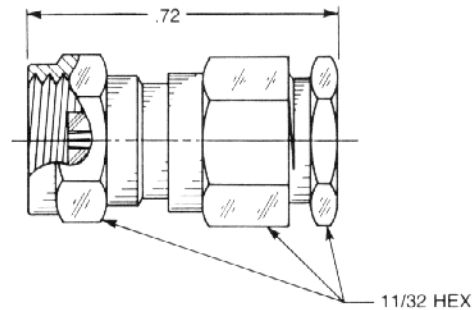

CABLE PLUGS **75 ohm**

SCREW-ON MATING

Straight Female Cable Plug

Clamp type for flexible cable:
 1702-1551-0XX (Gold plated)
 1702-7551-0XX (Nickel plated)

Straight Female Cable Plug

Crimp type for flexible cable:
 1702-1571-0XX (Gold plated)
 1702-7571-0XX (Nickel plated)

Right Angle Female Cable Plug

Clamp type for flexible cable:
 1705-1551-0XX (Gold plated)
 1705-7551-0XX (Nickel plated)

Right Angle Female Cable Plug

Crimp type for flexible cable:
 1715-1521-0XX (Gold plated)
 1715-7521-0XX (Nickel plated)