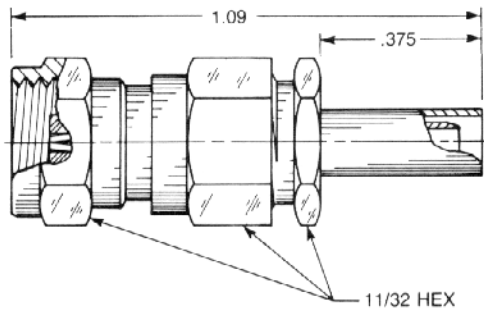

CABLE PLUGS **75 ohm**

SCREW-ON MATING

Straight Female Cable Plug

Clamp type for flexible cable:
 1702-1551-0XX (Gold plated)
 1702-7551-0XX (Nickel plated)

Straight Female Cable Plug

Crimp type for flexible cable:
 1702-1571-0XX (Gold plated)
 1702-7571-0XX (Nickel plated)

Right Angle Female Cable Plug

Clamp type for flexible cable:
 1705-1551-0XX (Gold plated)
 1705-7551-0XX (Nickel plated)

Right Angle Female Cable Plug

Crimp type for flexible cable:
 1715-1521-0XX (Gold plated)
 1715-7521-0XX (Nickel plated)