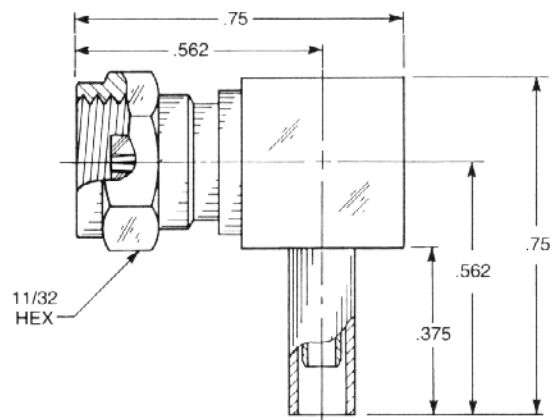

CABLE PLUGS **75 ohm**

SCREW-ON MATING

Straight Female Cable Plug

Clamp type for flexible cable:
 1702-1551-0XX (Gold plated)
 1702-7551-0XX (Nickel plated)

Straight Female Cable Plug

Crimp type for flexible cable:
 1702-1571-0XX (Gold plated)
 1702-7571-0XX (Nickel plated)

Right Angle Female Cable Plug

Clamp type for flexible cable:
 1705-1551-0XX (Gold plated)
 1705-7551-0XX (Nickel plated)

Right Angle Female Cable Plug

Crimp type for flexible cable:
 1715-1521-0XX (Gold plated)
 1715-7521-0XX (Nickel plated)