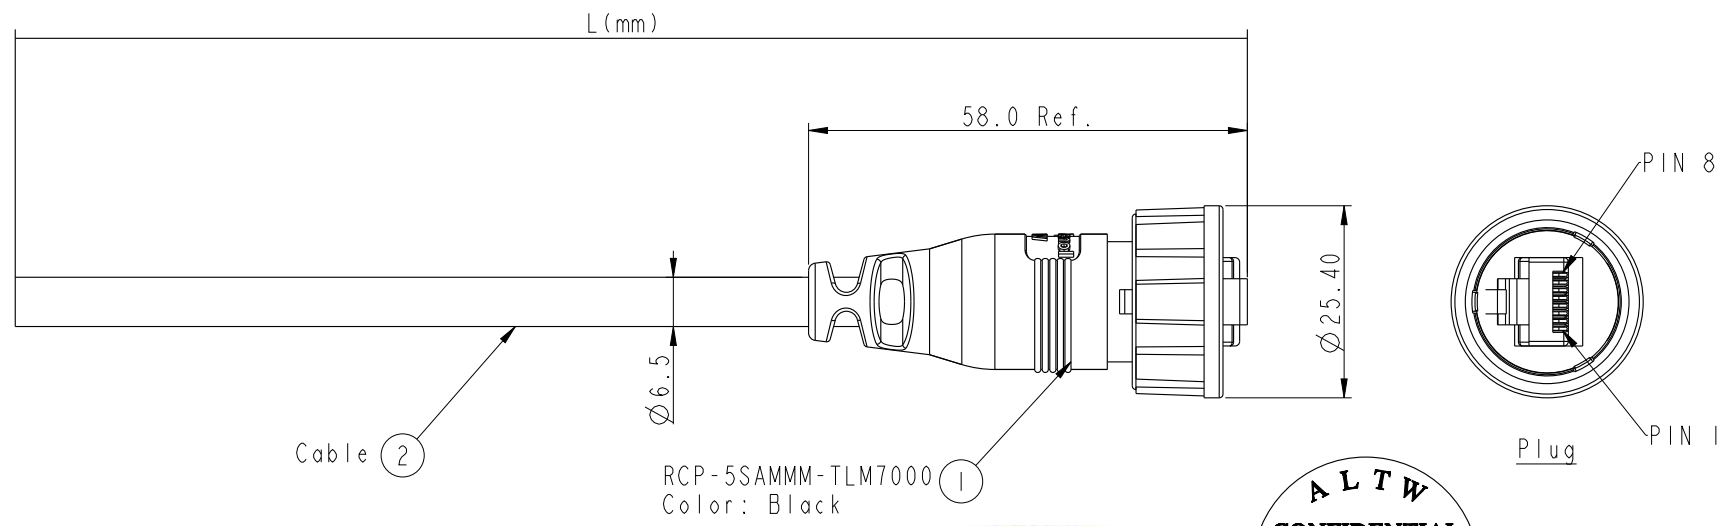

THIS DOCUMENT IS SUBJECT TO CHANGE WITHOUT NOTICE. IT IS CONFIDENTIAL AND A PROPERTY OF Amphenol LTW. DISCLOSURE TO THIRD PARTY HAS TO BE AUTHORIZED BY Amphenol LTW.

REV.	ECN NO.	DATE	SIGN	DESCRIPTION

RCP-5SAMMM-TLM7BXX

XX: 01~99Meter
01: 01Meter
02: 02Meters
:
:
99: 99Meters
Cable Length(L):01~99Meters

(B)CAT5E FTP

Note:
* ϕ Important Dimension
* Waterproof Rate:IP67.
* Plug:PC,UL94V-2,Gold Plated,Shielded
* Lock Nut:Nylon+GF,Black.
* Gasket:EPDM,Black.
* Cable: (B)CAT5E FTP,OD Max.: $\phi 6.5$,Black.
* Cable Length Tolerance: 01M: ± 40 mm
02~05M: ± 60 mm
06~10M: ± 100 mm
11~30M: ± 200 mm
30~99M: ± 500 mm

Pin Out		
Wire Color		Plug
Drain Wire	接地	Shield
Brown	棕	8
Brown/white	棕白	7
Green	綠	6
Blue/white	藍白	5
Blue	藍	4
Green/white	綠白	3
Orange	橙	2
Orange/white	橙白	1

UNIT:mm			TITLE RJ45,C SIZE CABLE 3P_LOCK 5E M CONN M PIN
TOLERANCE .X ± 0.25 .XX ± 0.1 .XXX ± 0.05 ANGLES $\pm 1^\circ$	SCALE 1:1	SIZE A4	SHEET 1 OF 1
REV. A	WC-REV. A.8	QC: Inspection item	

Amphenol LTW
安費諾亮泰企業股份有限公司

ITEM NO	DRAWN BY Laurence_zang	DATE 2013-04-20
DWG NO RCP-5SAMMM-TLM7BXX	CHECKED BY RAISON	DATE 2013-04-20
CUSTOMER ALTW	APPROVED BY VICTOR	DATE 2013-04-20

F
E
D
C
B
A