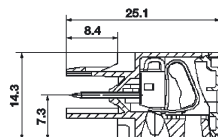

## Pin headers SLZF 5.08/270B

Technical Data	VDE	UL	CSA
Rated voltage	V	250*	300
Rated current	A	12	10
Clamping range max.	mm <sup>2</sup> /AWG	2.5	12

\*Overvoltage category III / Pollution severity 3

Additional technical data see page 224

Technical Data	VDE	UL	CSA
Rated voltage	V	250*	300
Rated current	A	12	10
Clamping range max.	mm <sup>2</sup> /AWG	2.5	12

\*Overvoltage category III / Pollution severity 3

Additional technical data see page 224