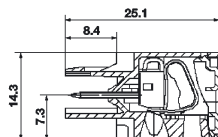

## Pin headers SLZF 5.08/270B

Technical Data	VDE	UL	CSA
Rated voltage	V	250*	300
Rated current	A	12	10
Clamping range max.	mm <sup>2</sup> /AWG	2.5	12

\*Overvoltage category III / Pollution severity 3

Additional technical data see page 224

Technical Data	VDE	UL	CSA
Rated voltage	V	250*	300
Rated current	A	12	10
Clamping range max.	mm <sup>2</sup> /AWG	2.5	12

\*Overvoltage category III / Pollution severity 3

Additional technical data see page 224