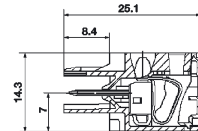

Pin headers SLZF 5.08B

Pin headers SLZF 5.08/90

Pin headers SLZF 5.08/90B

Technical Data		VDE	UL	CSA
Rated voltage	V	250*	300	300
Rated current	A	12	10	10
Clamping range max.	mm ² /AWG	2.5	12	12

*Overvoltage category III / Pollution severity 3
Additional technical data see page 224

Technical Data		VDE	UL	CSA
Rated voltage	V	250*	300	300
Rated current	A	12	10	10
Clamping range max.	mm ² /AWG	2.5	12	12

*Overvoltage category III / Pollution severity 3
Additional technical data see page 224