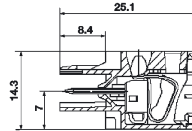

Pin headers SLZF 5.08B

Pin headers SLZF 5.08/90

Pin headers SLZF 5.08/90B

Technical Data		VDE	UL	CSA
Rated voltage	V	250*	300	300
Rated current	A	12	10	10
Clamping range max.	mm ² /AWG	2.5	12	12

*Overvoltage category III / Pollution severity 3
Additional technical data see page 224

Technical Data		VDE	UL	CSA
Rated voltage	V	250*	300	300
Rated current	A	12	10	10
Clamping range max.	mm ² /AWG	2.5	12	12

*Overvoltage category III / Pollution severity 3
Additional technical data see page 224