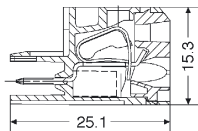

Pin headers SLZF 5.08B

Pin headers SLZF 5.08/90

Pin headers SLZF 5.08/90B

Technical Data		VDE	UL	CSA
Rated voltage	V	250*	300	300
Rated current	A	12	10	10
Clamping range max.	mm ² /AWG	2.5	12	12

*Overvoltage category III / Pollution severity 3
Additional technical data see page 224

Technical Data		VDE	UL	CSA
Rated voltage	V	250*	300	300
Rated current	A	12	10	10
Clamping range max.	mm ² /AWG	2.5	12	12

*Overvoltage category III / Pollution severity 3
Additional technical data see page 224