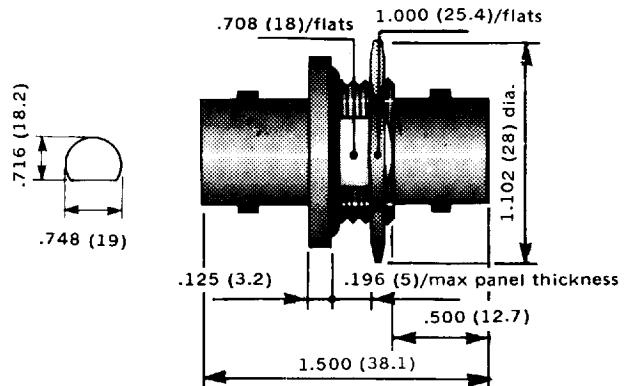

IN SERIES ADAPTERS

Straight plug/plug

PART NUMBER	R 166 703
MIL (UG)	UG 642 A/U

Straight jack/jack

PART NUMBER	R 166 705
MIL (UG)	UG 643 A/U

Bulkhead hermetically sealed straight jack/jack

PART NUMBER	R 166 753
MIL (UG)	UG 701 /U

Right angle plug/jack

PART NUMBER	R 166 770
MIL (UG)	UG 567 A/U