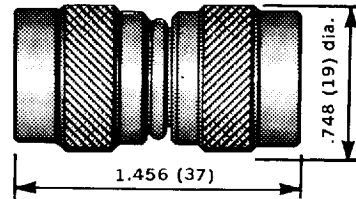

IN SERIES ADAPTERS

Straight plug/plug

PART NUMBER	R 166 703
MIL (UG)	UG 642 A/U

Straight jack/jack

PART NUMBER	R 166 705
MIL (UG)	UG 643 A/U

Bulkhead hermetically sealed straight jack/jack

PART NUMBER	R 166 753
MIL (UG)	UG 701 /U

Right angle plug/jack

PART NUMBER	R 166 770
MIL (UG)	UG 567 A/U