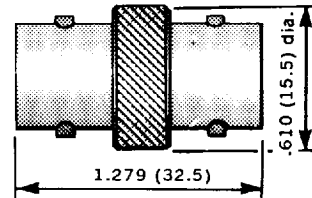

IN SERIES ADAPTERS

Straight plug/plug

PART NUMBER	R 166 703
MIL (UG)	UG 642 A/U

Straight jack/jack

PART NUMBER	R 166 705
MIL (UG)	UG 643 A/U

Bulkhead hermetically sealed straight jack/jack

PART NUMBER	R 166 753
MIL (UG)	UG 701 /U

Right angle plug/jack

PART NUMBER	R 166 770
MIL (UG)	UG 567 A/U