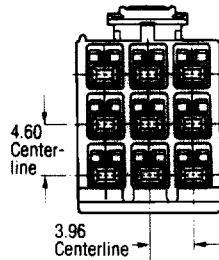

#### For 9 Circuits

**Material:**

UL 94V-0 rated, 6/6 Nylon

**Part Number: 176276-□**

Housing Color

(for suffixed no.)

- 1 - Natural
- 2 - Red
- 4 - Yellow
- 6 - Blue
- 9 - Black

#### For 10 Circuits

**Material:**

UL 94V-0 rated, 6/6 Nylon

**Part Number: 176277-□**

Housing Color

(for suffixed no.)

- 1 - Natural
- 2 - Red
- 4 - Yellow
- 6 - Blue
- 9 - Black