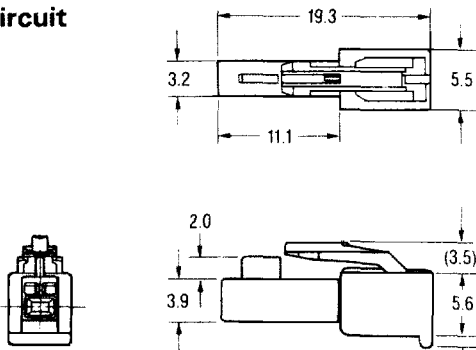

Plug Housings

(Applicable Contact P/N: 175151-□, 175152-□)

For 1 Circuit