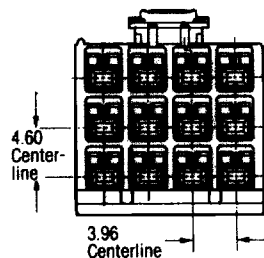

#### For 10 Circuits

**Material:**

UL 94V-0 rated, 6/6 Nylon

**Part Number: 176277-□**

Housing Color

(for suffixed no.)

- 1 - Natural
- 2 - Red
- 4 - Yellow
- 6 - Blue
- 9 - Black

#### For 12 Circuits

**Material:**

UL 94V-0 rated, 6/6 Nylon

**Part Number: 176278-□**

Housing Color

(for suffixed no.)

- 1 - Natural
- 2 - Red
- 4 - Yellow
- 6 - Blue
- 9 - Black

**Plug Housings (Cont'd)**