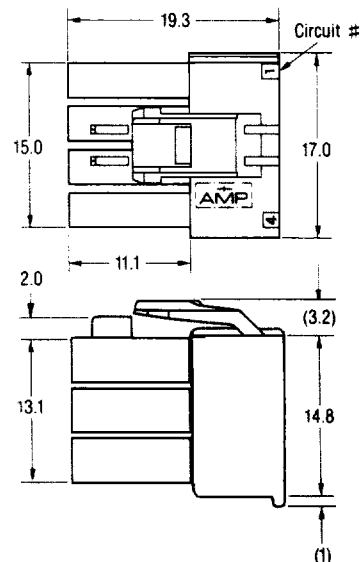

#### For 12 Circuits

**Material:**

UL 94V-0 rated, 6/6 Nylon

**Part Number: 176278-□**

Housing Color

(for suffixed no.)

- 1 - Natural
- 2 - Red
- 4 - Yellow
- 6 - Blue
- 9 - Black

**Plug Housings (Cont'd)**