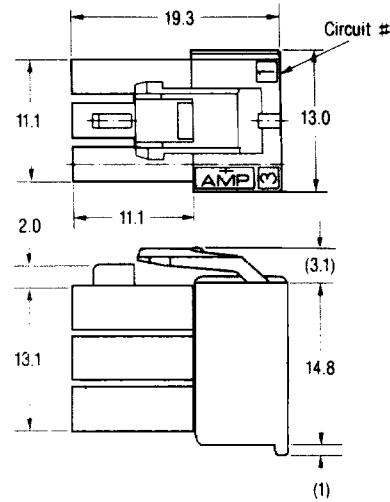

#### For 9 Circuits

**Material:**

UL 94V-0 rated, 6/6 Nylon

**Part Number: 176276-□**

Housing Color

(for suffixed no.)

- 1 - Natural
- 2 - Red
- 4 - Yellow
- 6 - Blue
- 9 - Black