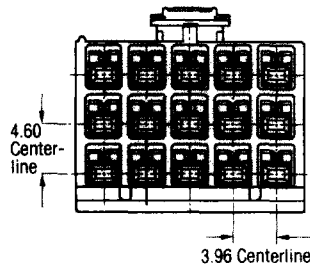

Plug Housings (Cont'd)

(Applicable Contact P/N: 175151-□, 175152-□)

For 15 Circuits

Material:
UL 94V-0 rated, 6/6 Nylon

Part Number: 176279-□

(Housing Color
(for suffixed no.)
-1 - Natural
-2 - Red
-4 - Yellow
-6 - Blue
-9 - Black