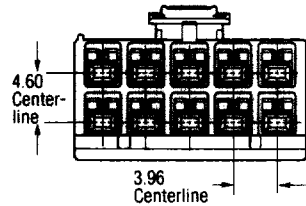

#### For 10 Circuits

**Material:**

UL 94V-0 rated, 6/6 Nylon

**Part Number: 176277-□**

Housing Color

(for suffixed no.)

- 1 - Natural
- 2 - Red
- 4 - Yellow
- 6 - Blue
- 9 - Black