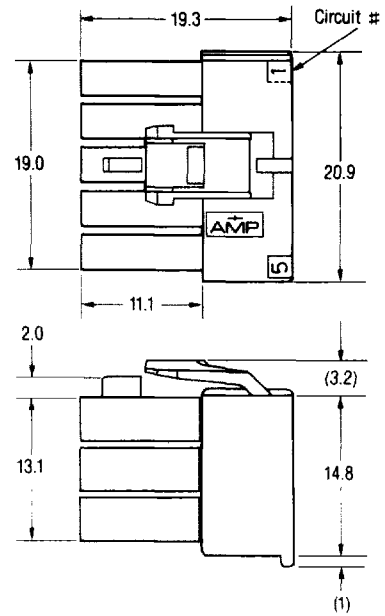

Plug Housings (Cont'd)

(Applicable Contact P/N: 175151-□, 175152-□)

For 15 Circuits

Material:
UL 94V-0 rated, 6/6 Nylon

Part Number: 176279-□

(Housing Color
(for suffixed no.)
-1 - Natural
-2 - Red
-4 - Yellow
-6 - Blue
-9 - Black